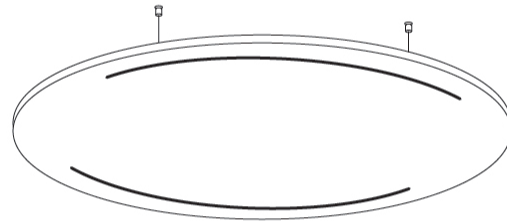

JUST BLACK ACOUSTIC SUSPENSION

A300676-

base number	Finishes (Diamond)	Finish Options	Cable Length

1. To build a product code in our configurator select the specify button on the base model # product page
2. To build a manual product code on this datasheet choose from the options listed below in blue font and add the suffix to the base model #

GENERAL

Series: Just Black Acoustic
Brand: Prolicht
Division: Architectural
Mounting Type: Suspension
Mounting Location: Ceiling

PHYSICAL

Shape: Round
Diameter (mm): 1400
Diameter (in): 55 ¹/₈
Height (mm): 41
Height (in): 1 ⁵/₈
Light Distribution: Direct
Fixture Finish: [ANC / ASH / BNA / BTC / BZE / CEL / EGG / EVG / FOG / FOS / FST / FUA / IRI / IRO / KHA / LIC / LIM / MER / MSN / MUS / ONX / PEA / PLU / POL / PPY / RAY / ROY / RST / STE / SWD / TAN / TAU](#)
Fixture Material: Aluminum
Cable Details: [2,000mm / 6,000mm Transparent Cable](#)

ELECTRICAL

Lamp Type: LED
Input Wattage (W): 64
Total Output Wattage (W): 58.2
Dimming: Non-Dimmable
Driver Included: Yes
Driver Location: Integrated
Driver Type: Constant Voltage - Universal
Driver Class: Class 2
Input Voltage (V): 120 - 277
Output Voltage (V): 24

LED

Color Temperature (°K): 2700
Max. Delivered Lumen (lm): 2215
Nominal Lumen (lm): 3164
CRI: >90 CRI
Lamp Life (hrs): 80000

OPTICAL

Beam Angle: 30

RATINGS AND CERTIFICATIONS

Certified By: Certified for North American Standards
IP rating: IP20

PROJECT	
TYPE	
SPECIFIER	
QUANTITY	
DATE	

Ø1400mm 55 ¹/₈"