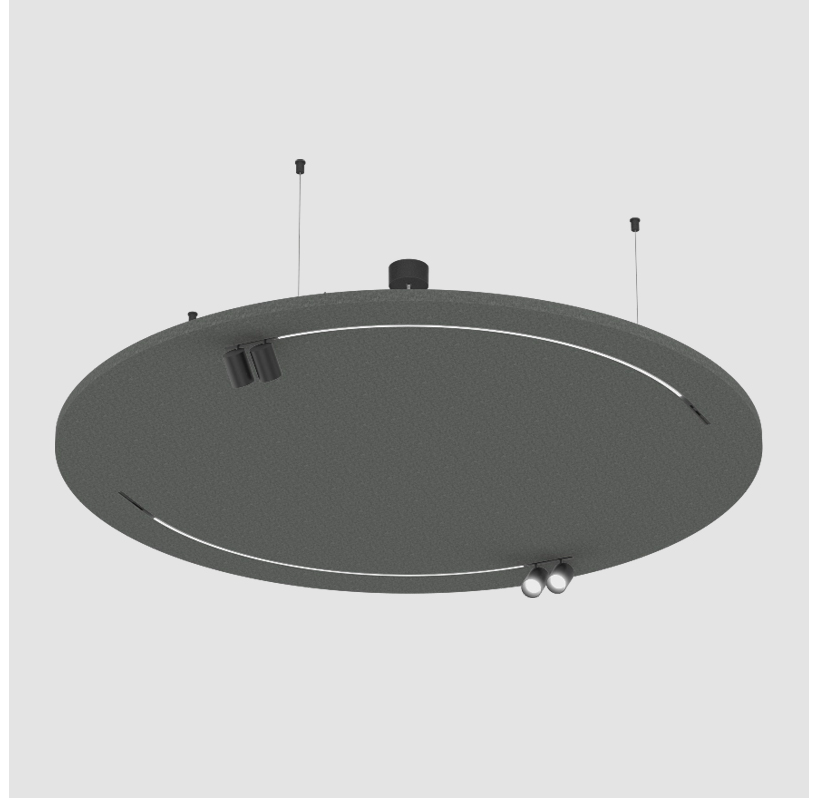

JUST BLACK ACOUSTIC SUSPENSION

A300676-

base number	Finishes (Diamond)	Finish Options	Cable Length

1. To build a product code in our configurator select the specify button on the base model # product page
2. To build a manual product code on this datasheet choose from the options listed below in blue font and add the suffix to the base model #

GENERAL

Series: Just Black Acoustic
Brand: Prolicht
Division: Architectural
Mounting Type: Suspension
Mounting Location: Ceiling

PHYSICAL

Shape: Round
Diameter (mm): 1400
Diameter (in): 55 ¹/₈
Height (mm): 41
Height (in): 1 ⁵/₈
Light Distribution: Direct
Fixture Finish: [ANC / ASH / BNA / BTC / BZE / CEL / EGG / EVG / FOG / FOS / FST / FUA / IRI / IRO / KHA / LIC / LIM / MER / MSN / MUS / ONX / PEA / PLU / POL / PPY / RAY / ROY / RST / STE / SWD / TAN / TAU](#)
Fixture Material: Aluminum
Cable Details: [2,000mm / 6,000mm Transparent Cable](#)

ELECTRICAL

Lamp Type: LED
Input Wattage (W): 64
Total Output Wattage (W): 58.2
Dimming: Non-Dimmable
Driver Included: Yes
Driver Location: Integrated
Driver Type: Constant Voltage - Universal
Driver Class: Class 2
Input Voltage (V): 120 - 277
Output Voltage (V): 24

LED

Color Temperature (°K): 2700
Max. Delivered Lumen (lm): 2215
Nominal Lumen (lm): 3164
CRI: >90 CRI
Lamp Life (hrs): 80000

OPTICAL

Beam Angle: 30

RATINGS AND CERTIFICATIONS

Certified By: Certified for North American Standards
IP rating: IP20

PROJECT	
TYPE	
SPECIFIER	
QUANTITY	
DATE	

Ø1400mm 55 ¹/₈"